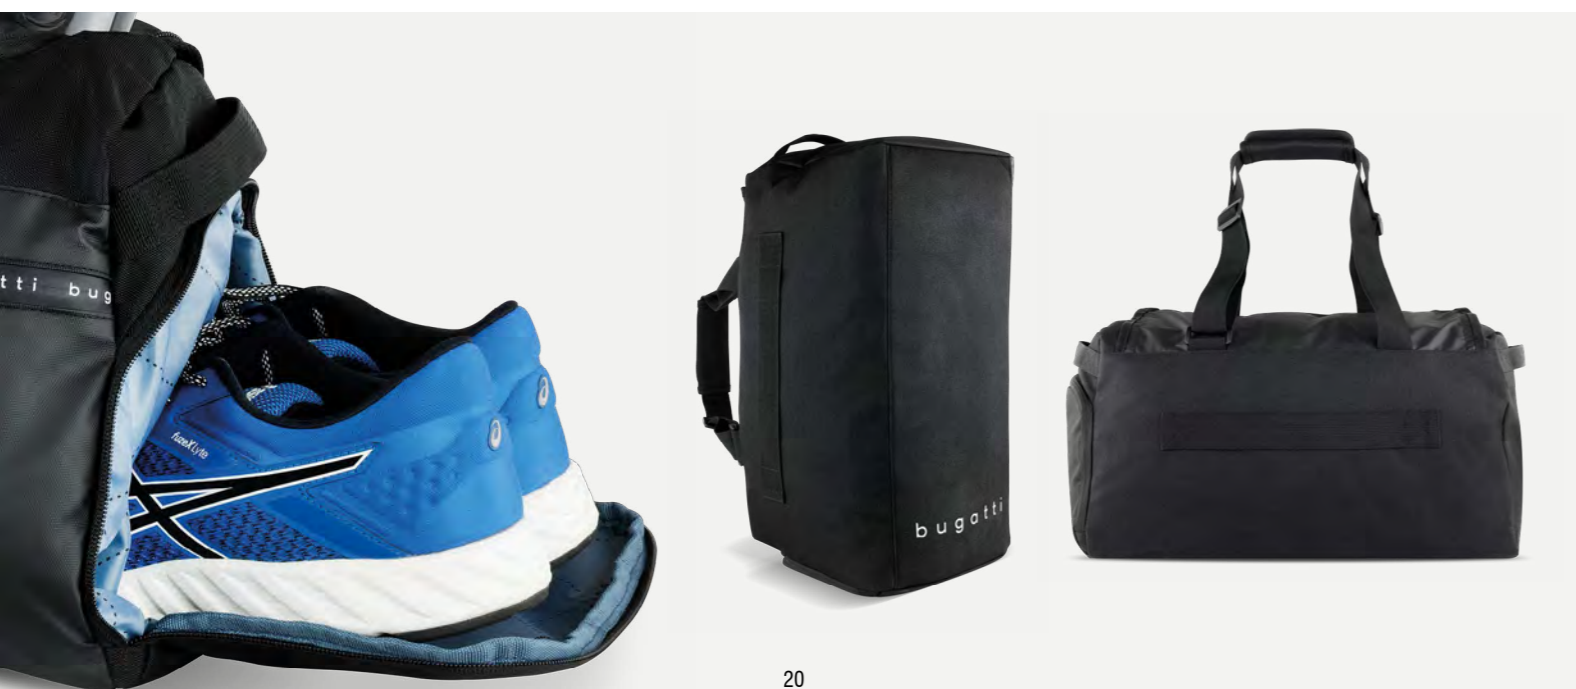

UMHÄNGETASCHE
CROSS OVER BAG

MATERIAL
RPET600D NYLON & TARPAULIN LIGHT/
POLYESTER

COLOR
black
EAN 4250060361825

FEATURES
main zip compartment with 2 pockets,
zip front pocket, rear zip compartment,
adjustable shoulder strap (up to 120 cm / 47.24 inch),
size (length, depth & height):
approx. 18 x 10 x 31 cm / 7,09 x 3,94 x 12,21 inch,
weight: approx. 0,205 kg, volume: approx. 5 L