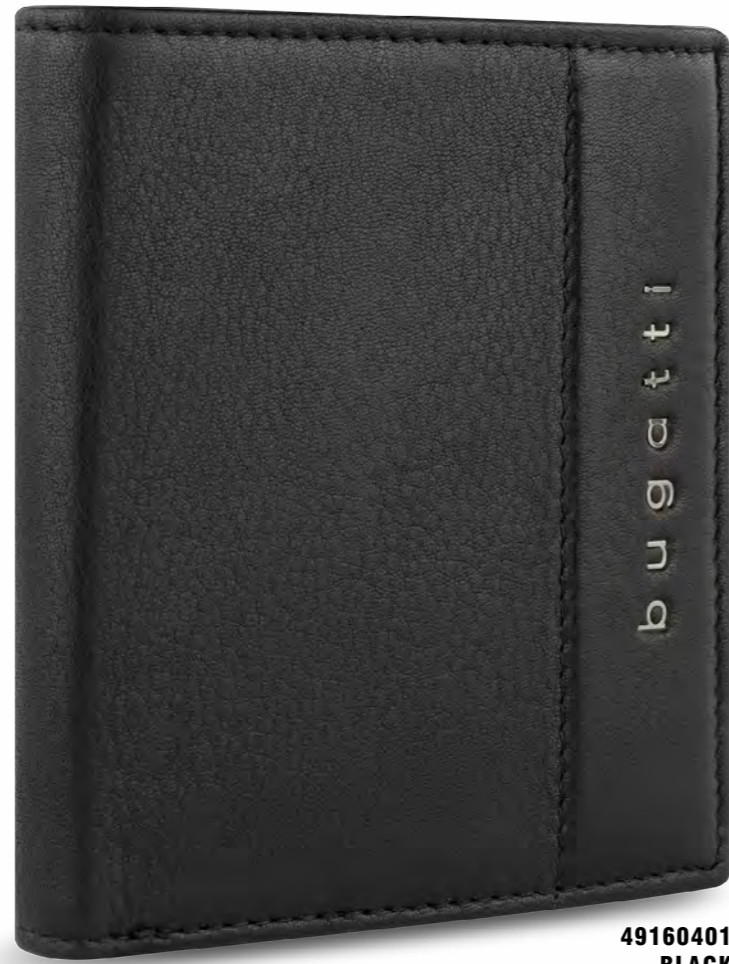

**49160201
BLACK**

**49160301
BLACK**

**SCHEINTASCHE
WALLET**

MATERIAL
COW HIDE/POLYESTER

COLOR
black
EAN 4250060362648

FEATURES
3 cc pockets, 2 pockets, mesh compartment,
2 bill compartments, coin compartment,
RFID protection,
size (length, depth & height):
approx. 11 x 2 x 9 cm / 4,33 x 0,79 x 3,54 inch,
weight: approx. 0,056 kg