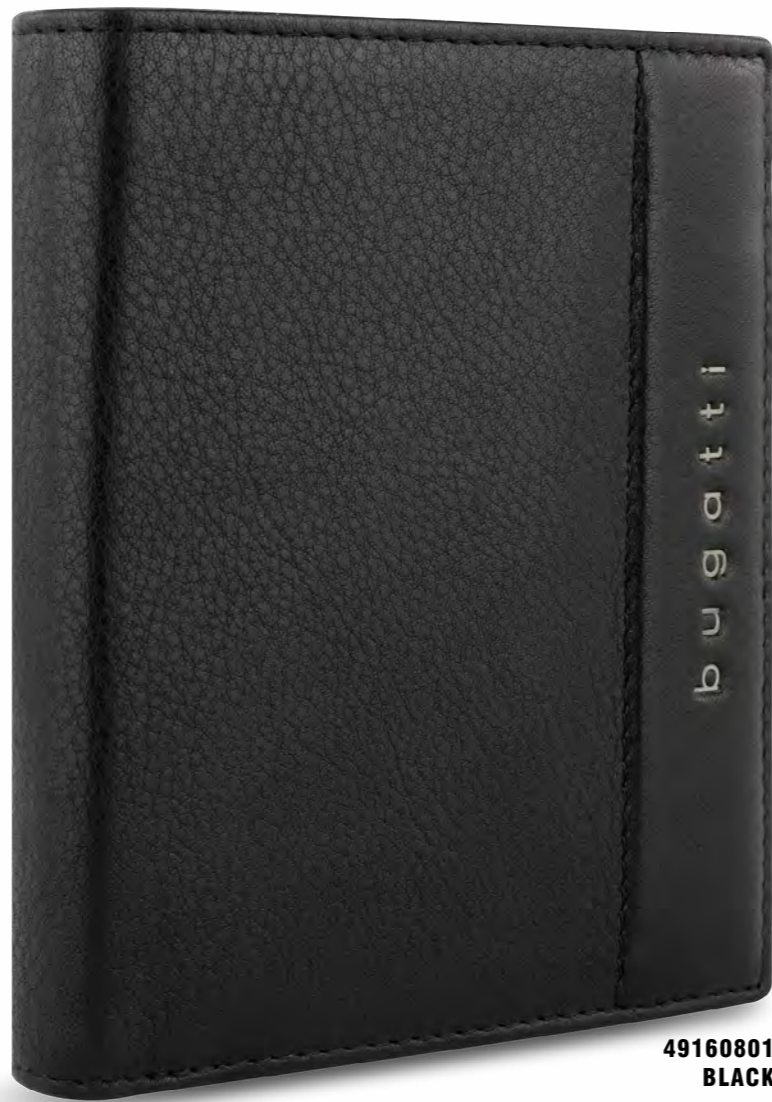

HOCHFORMATBÖRSE MIT KLAPPE
VERTICAL WALLET WITH FLAP

MATERIAL
COW HIDE/POLYESTER

COLOR
black
EAN 4250060362693

FEATURES
8 cc pockets, 4 pockets, mesh compartment,
2 bill compartments, coin compartment,
zip compartment, RFID protection,
size (length, depth & height):
approx. 10,2 x 2,5 x 12 cm / 4,02 x 0,99 x 4,72 inch,
weight: approx. 0,092 kg