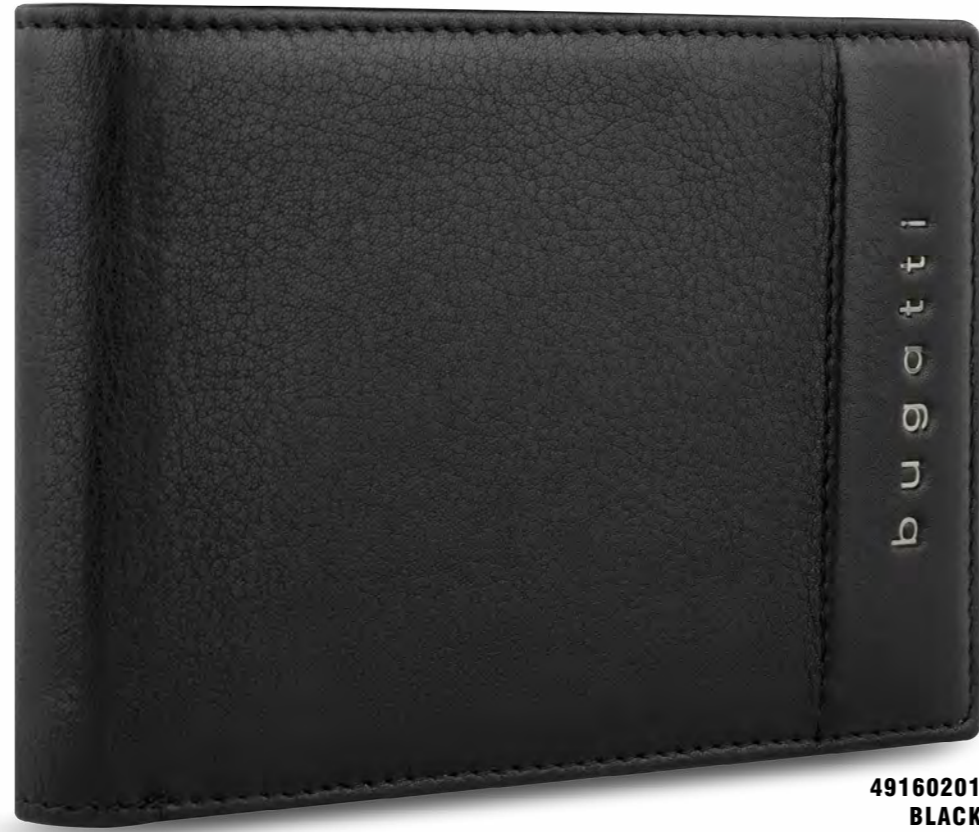

49160101
BLACK

**SCHEINTASCHE MIT KLAPPE
WALLET WITH FLAP**

MATERIAL
COW HIDE/POLYESTER

COLOR
black
EAN 4250060362631

FEATURES
8 cc pockets, 4 pockets, mesh compartment,
2 bill compartments, coin compartment,
RFID protection,
size (length, depth & height):
approx. 12,5 x 2 x 9 cm / 4,92 x 0,79 x 3,54 inch,
weight: approx. 0,074 kg