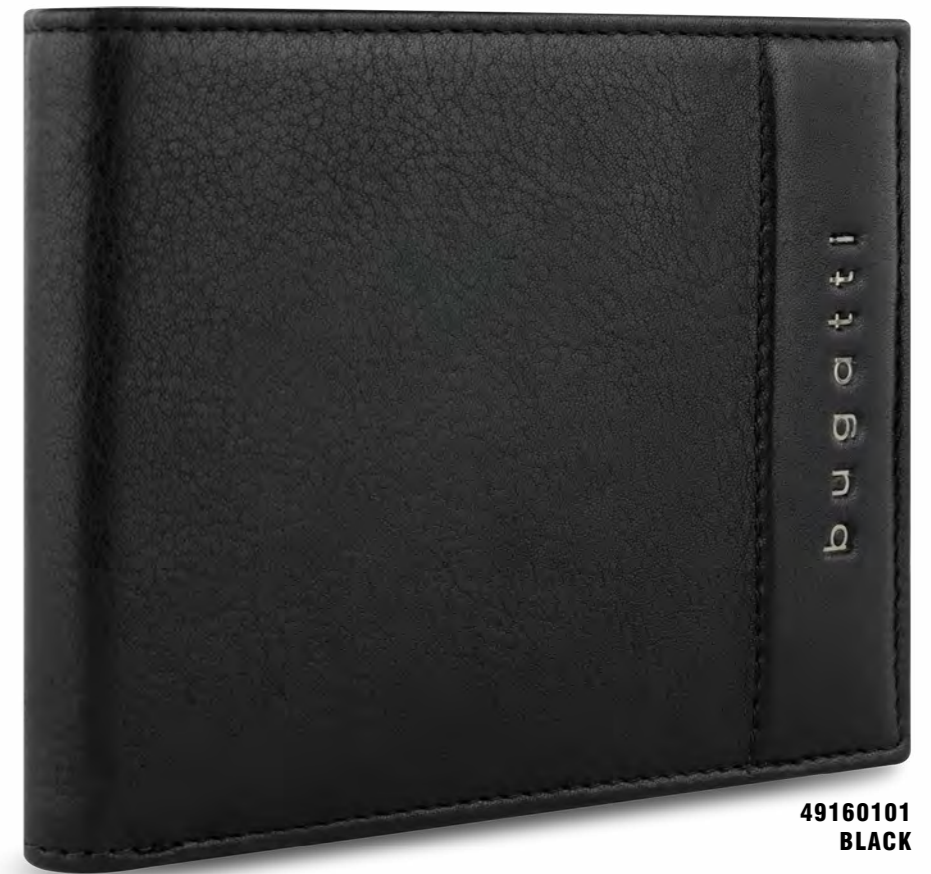

49160101
BLACK