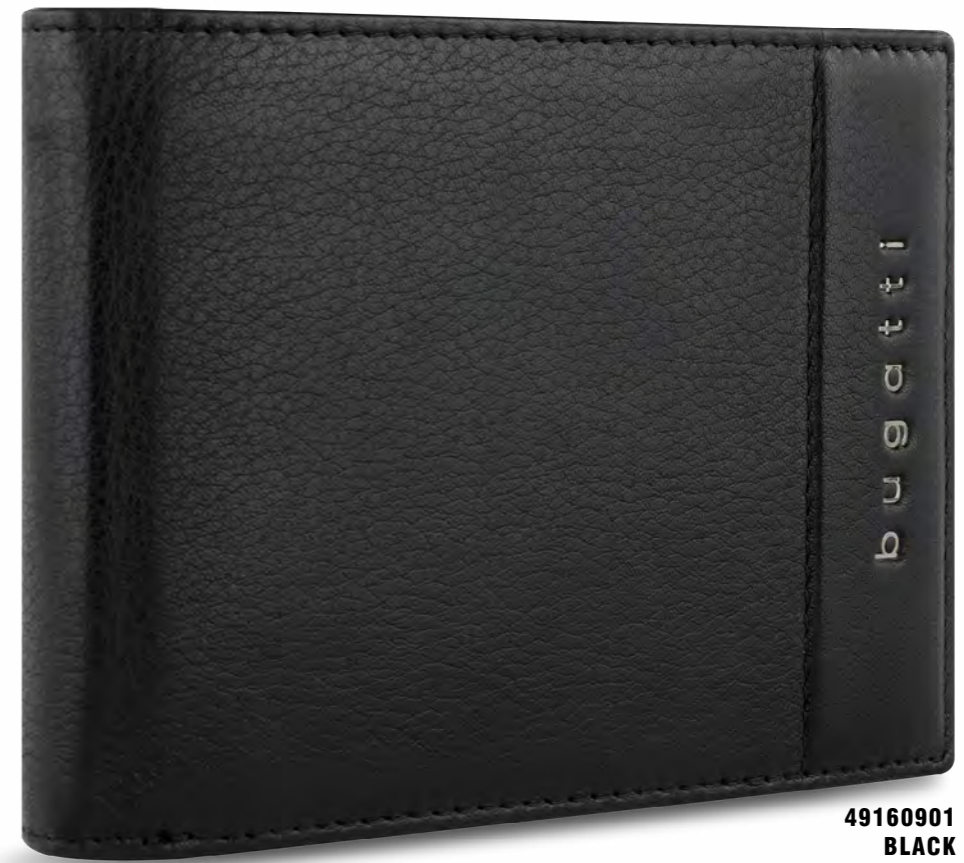

49160901
BLACK