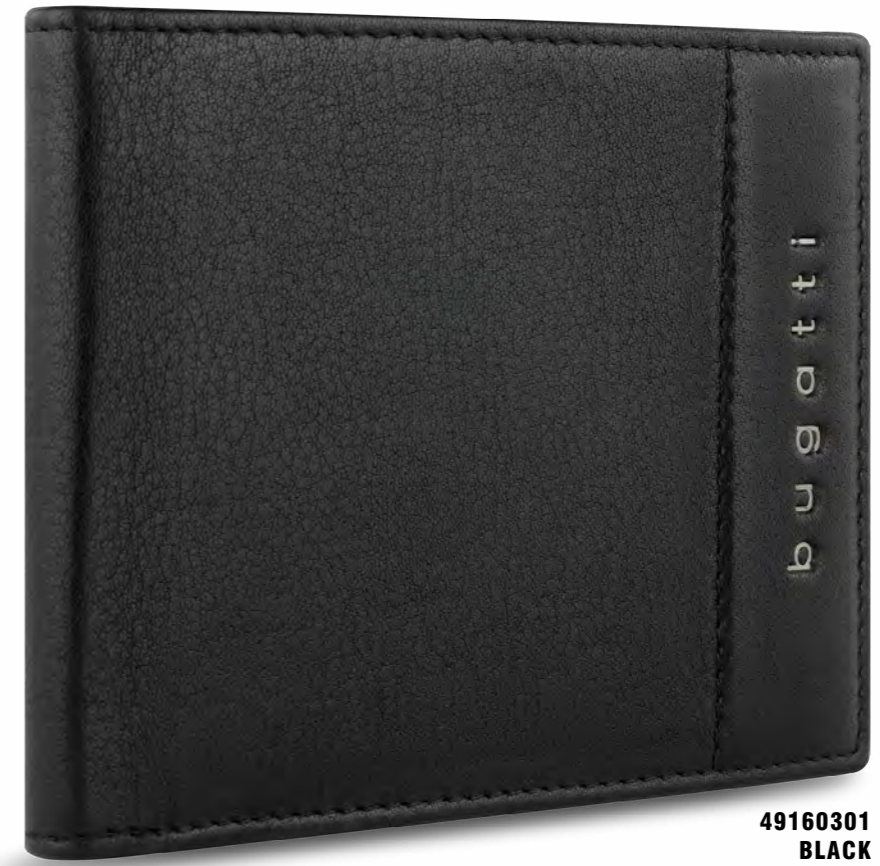

**49160301
BLACK**